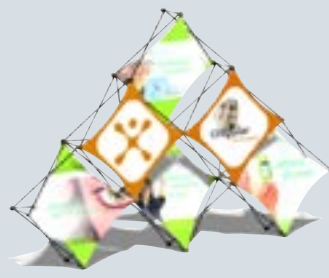

Trademarks & Logos shown in this production are the property of the respected owners thereof; and the owner of this copyright claims no rights in any such mark. Items in this presentation are shown for illustration purposes only.

Each model offers dozens of different application styles—the possibilities are endless! Customize the interchangeable graphic panels to suit any situation.