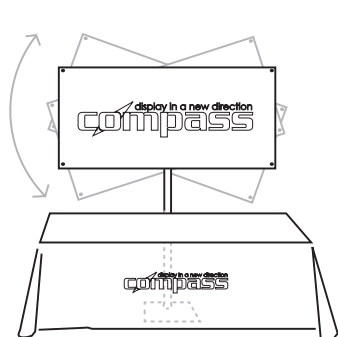

display in a new direction compass™

Compass is a lightweight banner stand with some very cool features. An X-Style banner hub mounted to a telescopic mast with a sturdy flat base. Four practical rectangular graphic sizes are available. The banner-to-mast mount utilizes an innovative hub. The hub allows the banner to rotate at different angles as well as tilt up or down. Combine with a table throw for a unique table top display. The Compass floats above your table allowing for full use of table top space. Multiple Compass bannerstands can be used in concert to create exciting backwalls. Angle multiple banners to attract attention. Pivot your banner so your message can be seen from multiple vantage points. Compass can be used at multiple heights for all occasions and applications. Easy to set up and use, Compass will keep your message fresh and on the right course to attract your audience.

Features:

Four great banner sizes
Variable heights
Stand alone display
Use at Various angles
Elevated messages for bigger impact

Show behind a six foot table.
Graphic size is 62" x 36"

Standard Specifications

Stand Dimensions: Collapsed w/ black bag: 11" w x 44" h x 4.5" d
Shipping Box Size: 10 x 10 x 45 (can hold up to 2 units)
Shipping Weight: 14lbs. for 1 unit in box / 23lbs. for 2 units in box
Stand color: Silver
Weights: Hardware - 6.5 lbs.
Hardware & Graphic - 10 lbs.

Compass mates up perfectly behind and over a table. Frees up the entire table top for your products, literature and more!

Banner can be rotated and locked into any position. Display at an angle and see how many heads turn!