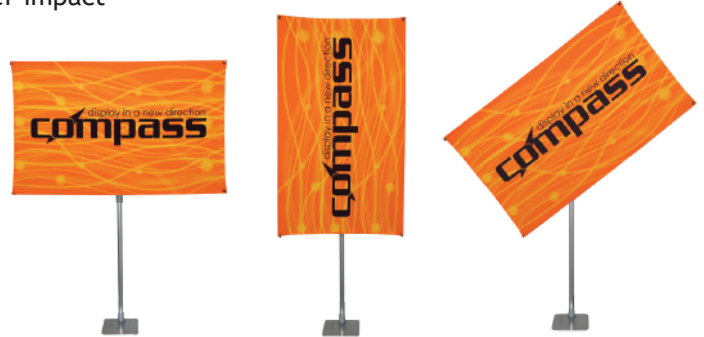

display in a new direction compass™

Compass is a lightweight banner stand with some very cool features. An X-Style banner hub mounted to a telescopic mast with a sturdy flat base. Four practical rectangular graphic sizes are available. The banner-to-mast mount utilizes an innovative hub. The hub allows the banner to rotate at different angles as well as tilt up or down. Combine with a table throw for a unique table top display. The Compass floats above your table allowing for full use of table top space. Multiple Compass bannerstands can be used in concert to create exciting backwalls. Angle multiple banners to attract attention. Pivot your banner so your message can be seen from multiple vantage points. Compass can be used at multiple heights for all occasions and applications. Easy to set up and use, Compass will keep your message fresh and on the right course to attract your audience.

Features:

Four great banner sizes
Variable heights
Stand alone display
Use at Various angles
Elevated messages for bigger impact

Show behind a six foot table.
Graphic size is 62" x 36"

Standard Specifications

Stand Dimensions: Collapsed w/ black bag: 11" w x 44" h x 4.5" d
Shipping Box Size: 10 x 10 x 45 (can hold up to 2 units)
Shipping Weight: 14lbs. for 1 unit in box / 23lbs. for 2 units in box
Stand color: Silver
Weights: Hardware - 6.5 lbs.
Hardware & Graphic - 10 lbs.

Compass mates up perfectly behind and over a table. Frees up the entire table top for your products, literature and more!

Banner can be rotated and locked into any position. Display at an angle and see how many heads turn!